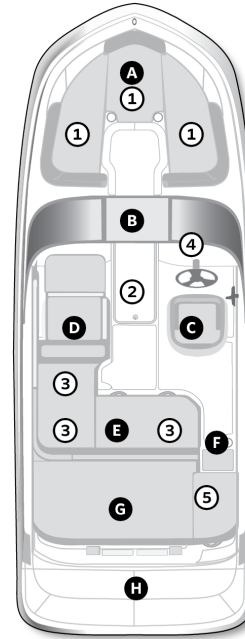

LAYOUT VIEW

Features

- A** Oversized bow area
- B** Walk-through windshield
- C** Ergonomic helm
- D** Multi-position companion seat
- E** L-Lounge
- F** Self-bailing cockpit
- G** Sunpad w/ backrest
- H** Swim platform

Storage Areas

- 1** Bow storage (3 spots)
- 2** In-floor storage (ski)
- 3** Under-seat storage (3 spots)
- 4** Helm storage
- 5** Wet storage

SPECIFICATIONS

	CE
Length overall (LOA)	6.23 m
Hull length OB engine	6.19 m
Hull length I/O engine	5.60 m
Beam	2.40 m
Deadrise	20°
Approx weight w/ standard OB engine	1,450 kg
Approx weight w/ standard I/O engine	1,520 kg
Estimated draft	.88 m
Fuel capacity	132 l
Max people capacity	9 (OB) 8 (I/O)
Max people weight	808 kg

CE

Storage Dimensions

Storage length ¹	6.45 m
Beam on trailer	2.64 m
Height on trailer ²	2.44 m

Specification dimensions are approximations and subject to variance.

¹ Outboard in down position & swung to side and trailer tongue swung to side.